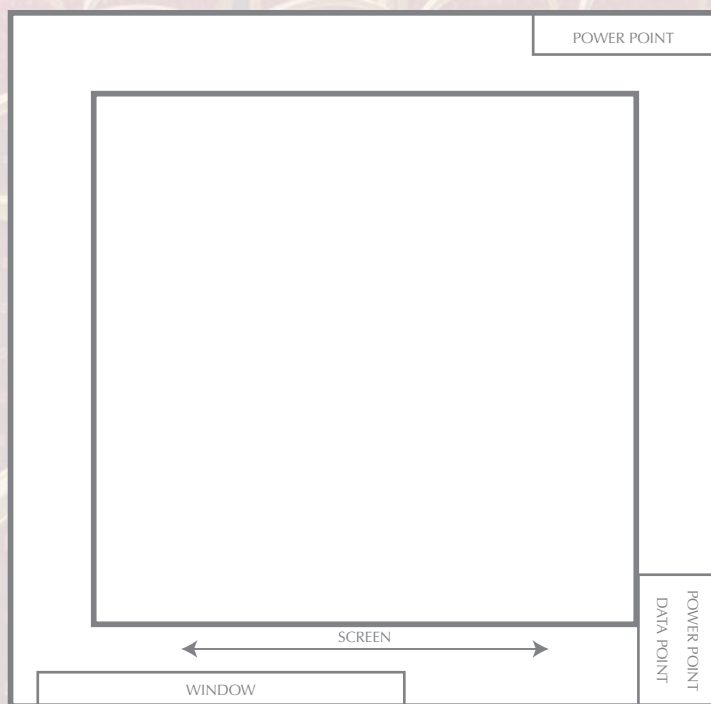

WRITERS ROOM

- Plug & Phone/ Internet Socket
- Screen & Projector
- Emergency Exit